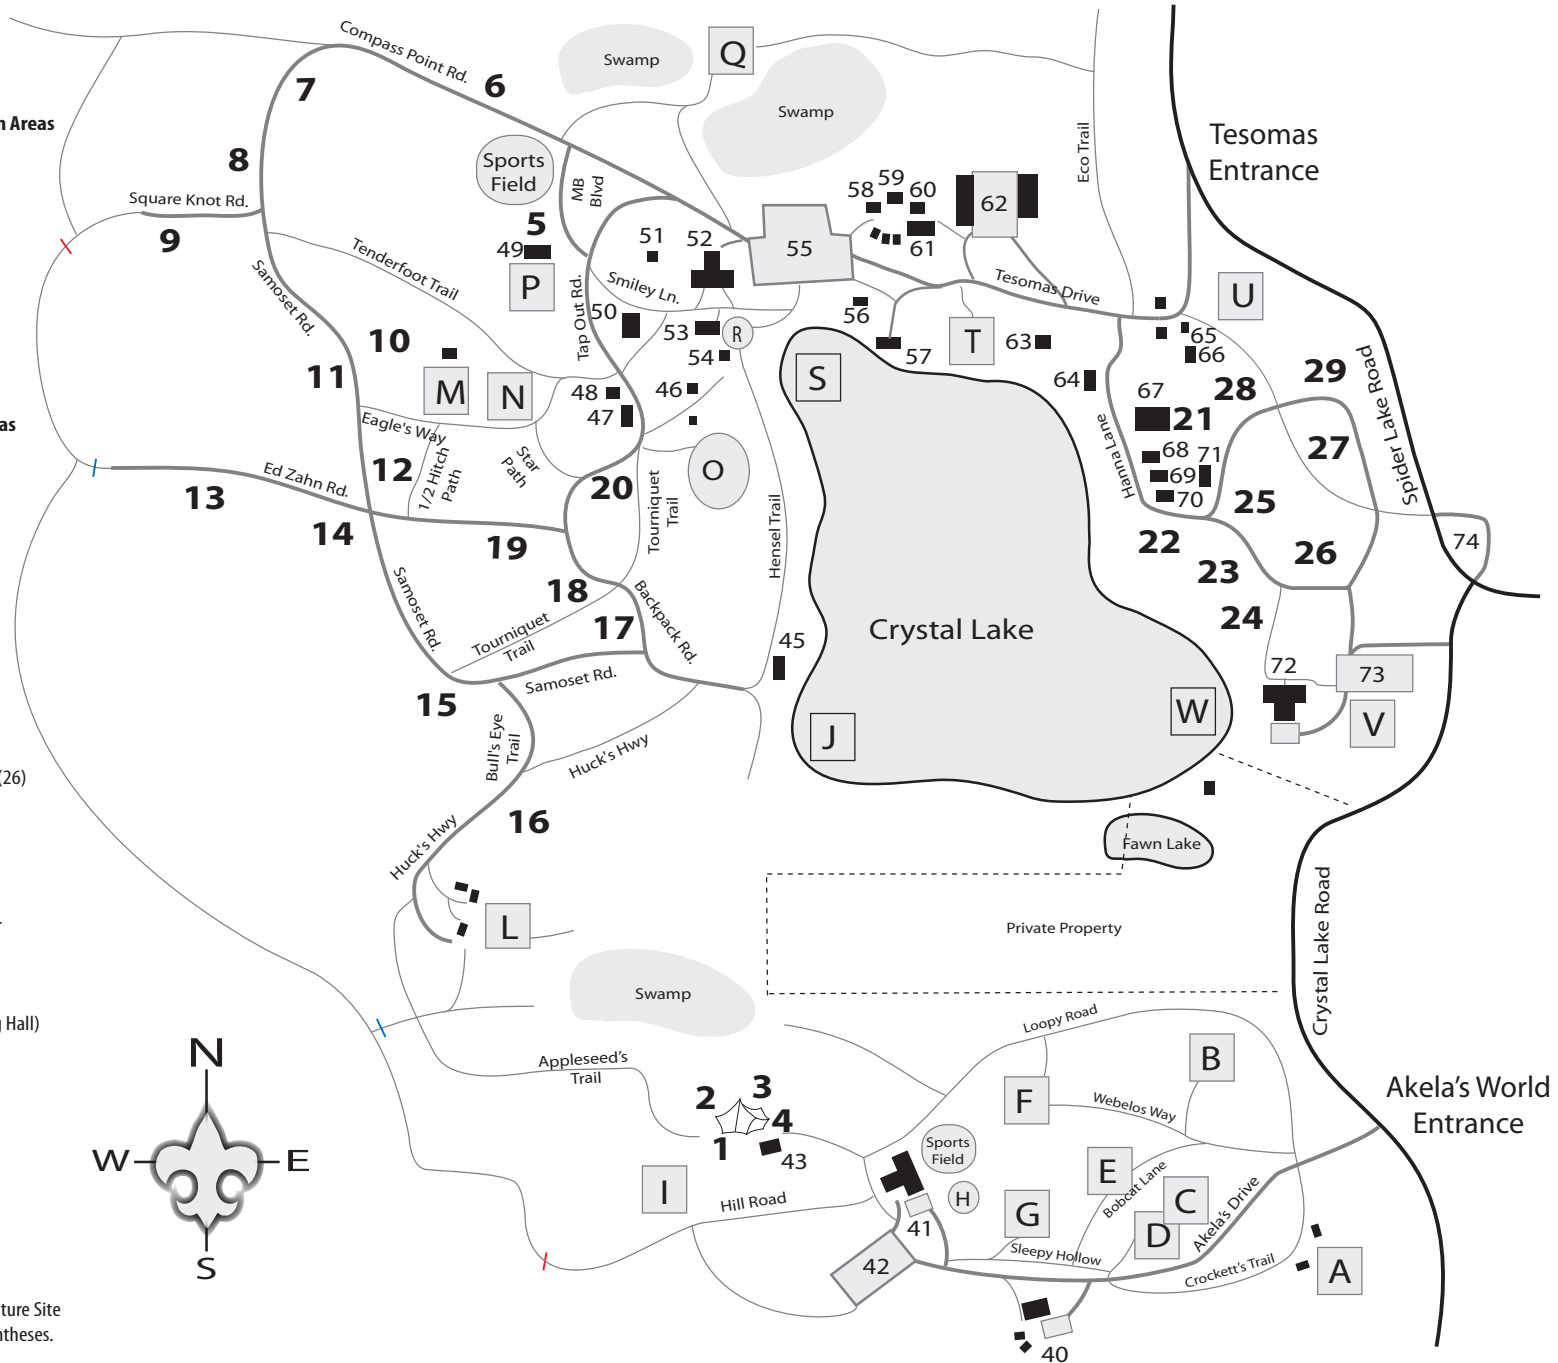

Crystal Lake Scout Reservation

Home to Akela's World Cub Scout Camp, Tesomas Scout Camp and Hanna Venture Base

Akela's World Campsites

1. Blue Den (40)
2. Gold Den (40)
4. Green Den (40)*
3. Red Den (40)

Buildings/Other

58. Ahdawagam Cabin (16)
42. Akela's World Parking Lot
66. Basketball Court
68. Bixby Cabin (10)
67. Buffalo Bill Cabin (24)
48. Computer Lab
64. Dan Boone Cabin
70. Dossier Cabin (10)
51. Ed Lund Shelter
74. Family Camping
54. Fox Den Cabin
40. Gabriel House (30)
73. Hanna Parking Lot

Akela's World Program Areas

- C. Babe the Blue Ox
- G. Baloo's Cave
- A. Crockett's Glen
- H. Flag Pole
- D. Fort Akela
- F. Lost Ship
- J. Huck Finn's Waterfront
- I. Reflection Hill
- E. Tipi Village
- B. Treehouses

Tesomas Program Areas

- V. COPE/Climbing
- M. Eagle Quest
- Q. Ecology/Conservation
- R. Flag Pole
- O. Grand Council Ring
- P. Handicraft
- W. Hanna Waterfront
- T. Kiwanis Chapel
- U. Personal Wellness
- N. Scoutcraft
- L. Shooting Sports
- S. Tesomas Waterfront
72. Hanna Venture Base (26)
60. Heinrichs Cabin (16)
65. Koskelin Cabin
69. Ledbetter Cabin (10)
49. Lions Skill Center
62. Maintenance
41. Mark Program Center
46. Mohawk Cabin
53. Program Center
57. Ranger House
52. Rotary Lodge (Dining Hall)
45. Schooley Lodge (16)
59. Schult Cabin (16)
47. Shower Building
71. Shower Building
43. Shower Building
56. Souix Cabin
63. Sunset Cabin
55. Tesomas Parking Den
50. Trading Post
61. Venske Building