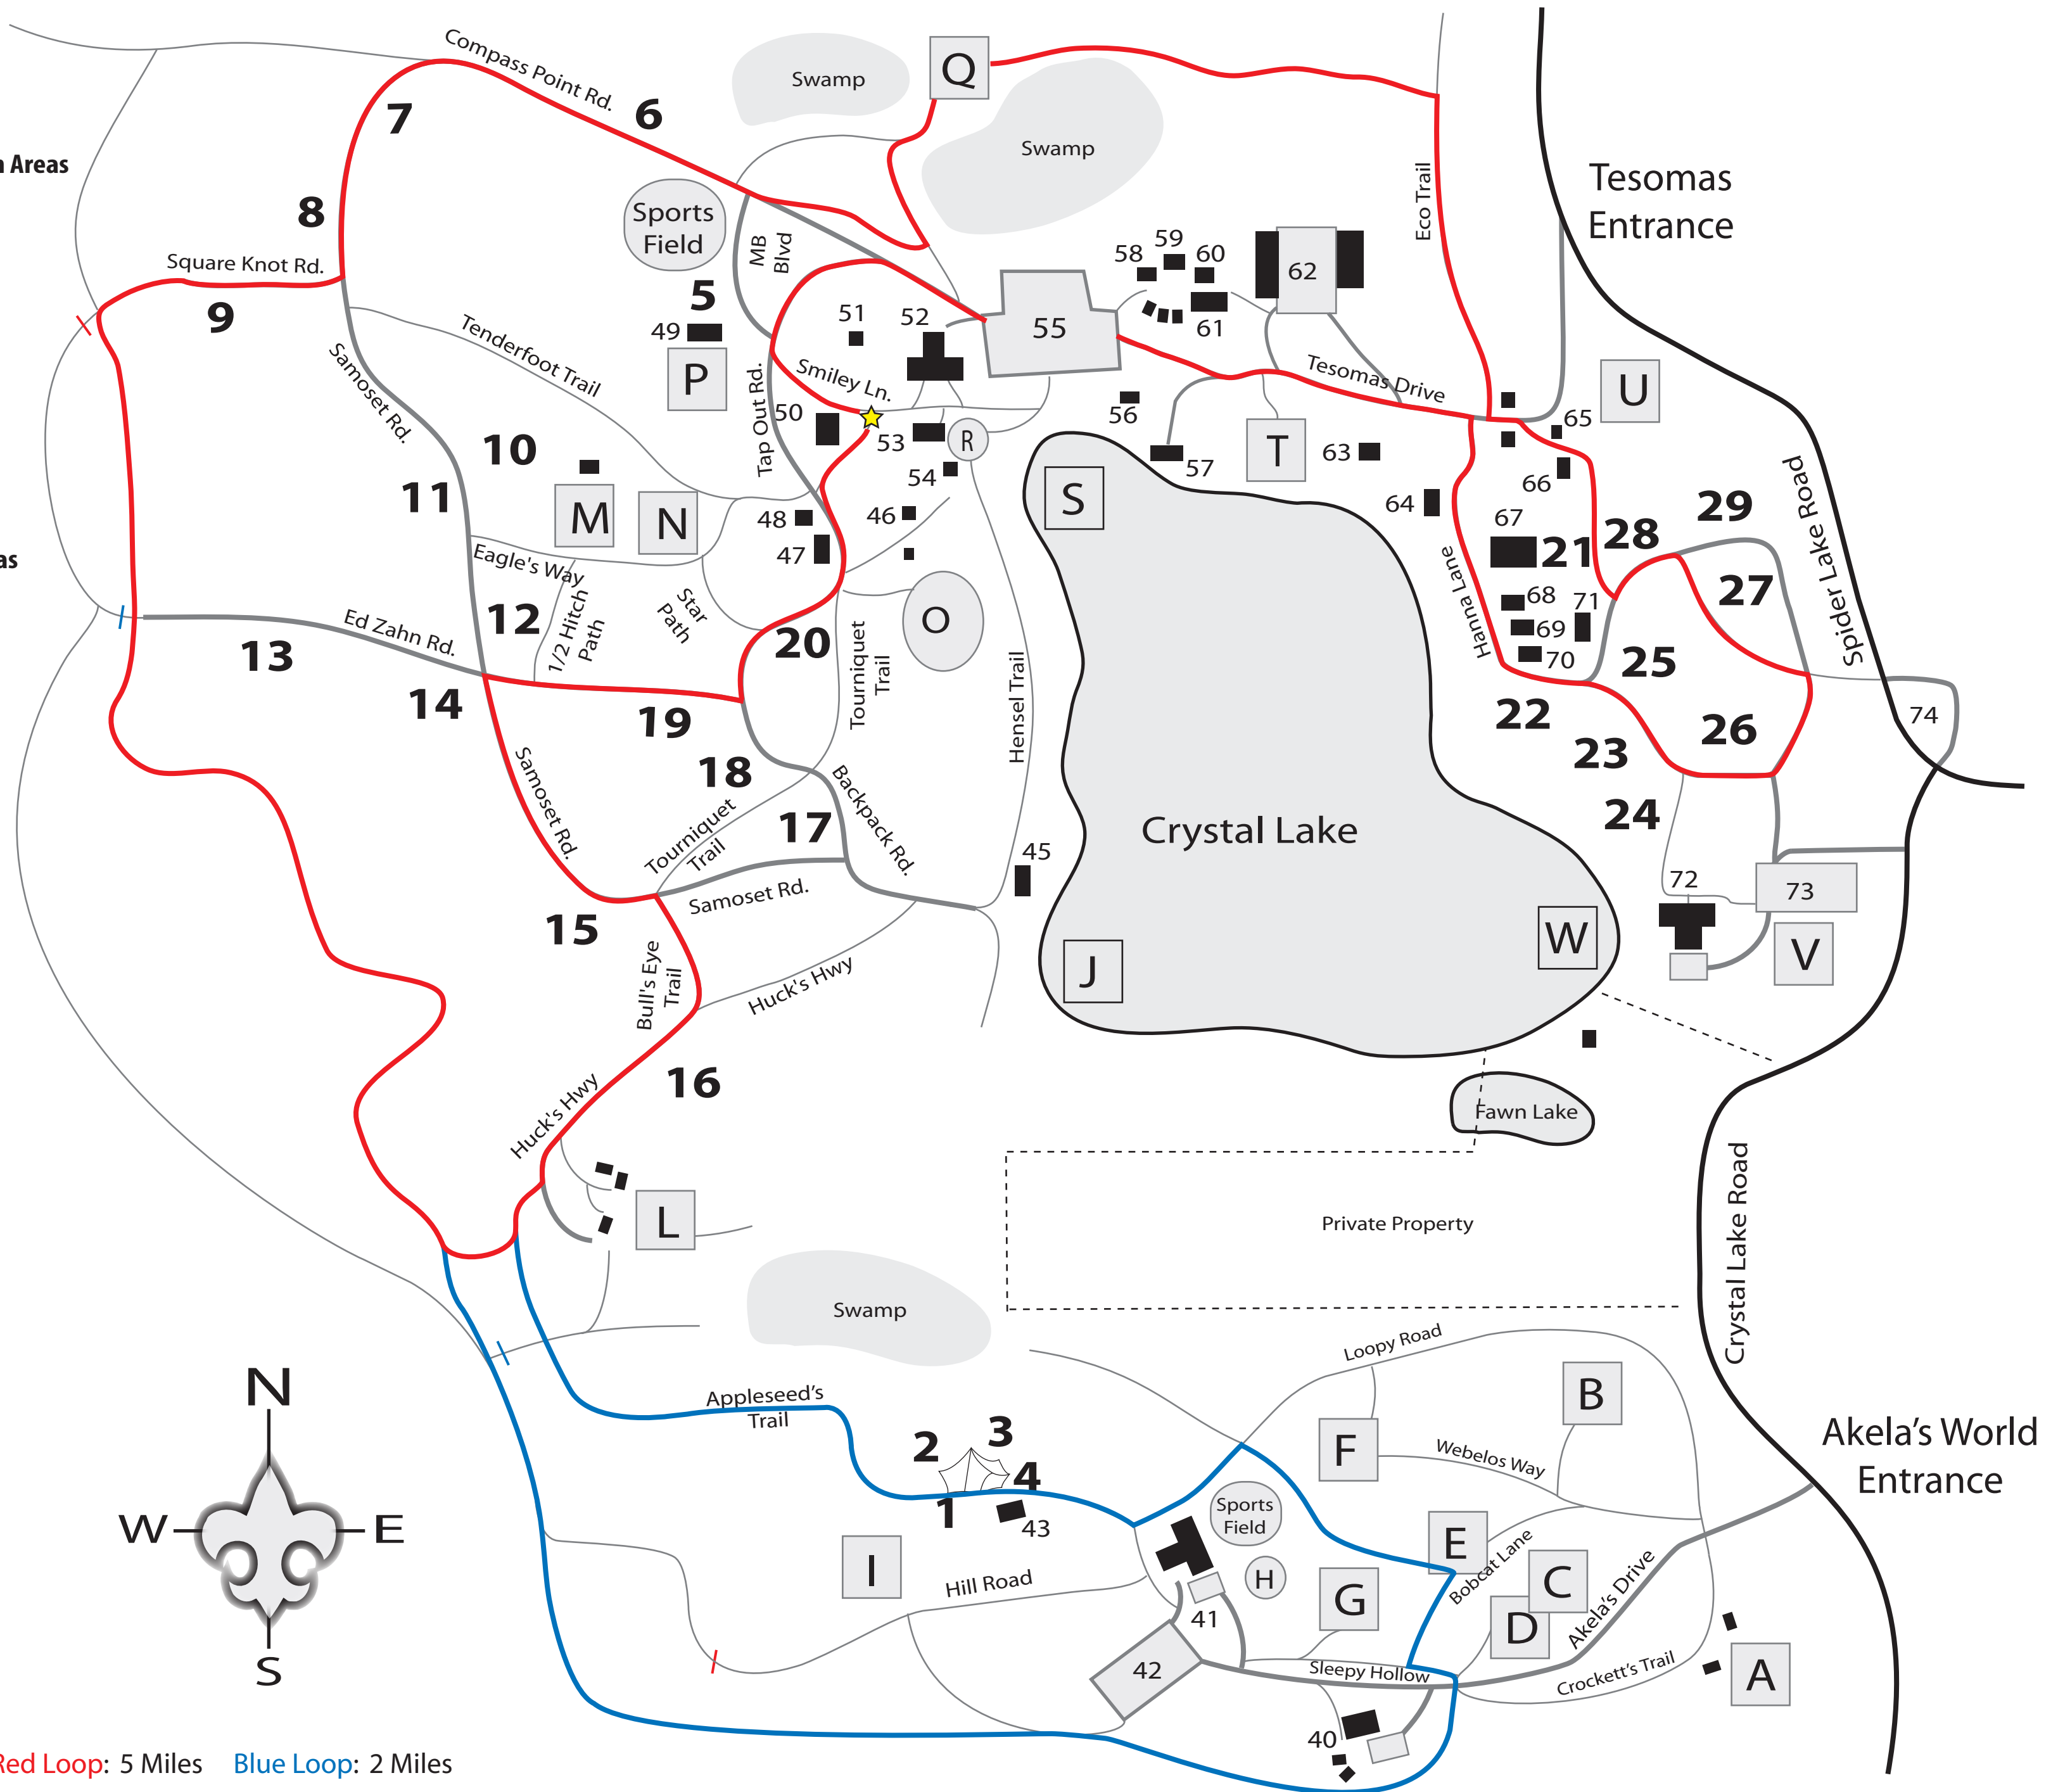

- 18. Arapaho
- 12. Blackhawk
- 20. Cherokee
- 17. Chippewa
- 6. Choctaw
- 28. Dakota
- 21. Deacon's Crest
- 13. Delaware
- 9. Eagle's Nest
- 27. Fox
- 11. Hopi
- 26. Iroquois
- 22. Menominee
- 24. Mohican
- 16. Oneida
- 8. Ottawa
- 5. Pawnee
- 19. Potawatomi
- 25. Sauk
- 10. Seneca
- 7. Shoshoni
- 29. Stockbridge
- 15. Strong
- 14. Tower Ridge
- 23. Winnebago

Buildings/Other

- 58. Ahdawagam Cabin
- 42. Akela's World Parking Lot
- 66. Basketball Court
- 68. Bixby Cabin
- 67. Buffalo Bill Cabin
- 48. Computer Lab
- 64. Dan Boone Cabin
- 70. Dossier Cabin
- 51. Ed Lund Shelter
- 74. Family Camping
- 54. Fox Den Cabin
- 40. Gabriel House
- 73. Hanna Parking Lot

Akela's World Program Areas

- C. Babe the Blue Ox
- G. Baloo's Cave
- A. Crockett's Glen
- H. Flag Pole
- D. Fort Akela
- F. Lost Ship
- J. Huck Finn's Waterfront
- I. Reflection Hill
- E. Tipi Village
- B. Treehouses

★ Start/Finish Red Loop: 5 Miles Blue Loop: 2 Miles